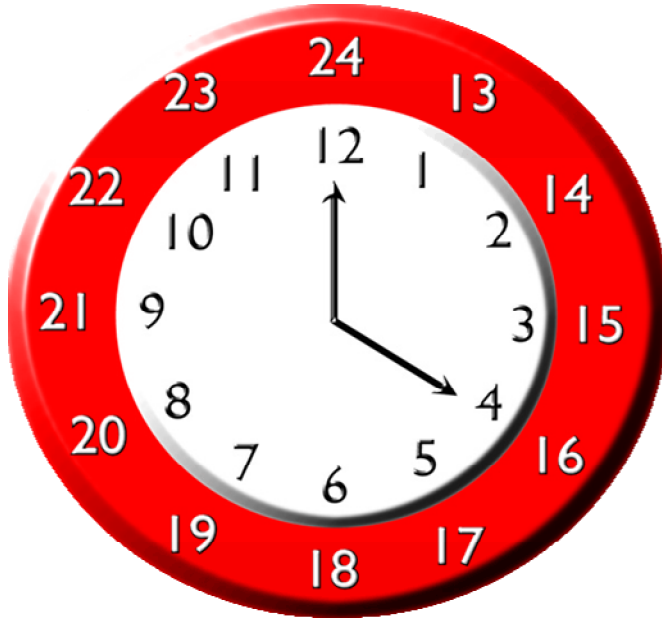

## CLOC 24 AWR

## 24 HOUR CLOCK

Mae'r holl amserlenni a ddangosir ar y wefan hon ac unrhyw gyhoeddiad gennym ar ffurf cloc 24 awr.

I'ch helpu i wneud y defnydd gorau o'r amserlenni hyn, mae arweiniad isod ar sut i ddefnyddio'r cloc 24 awr ochr yn ochr â'r cloc 12 awr.

All the timetables shown on this website and in any of our publications are shown in the 24 hour clock format.

To help you make the best use of our timetables a guide to using the 24 hour clock format in relation to the normal 12 hour clock format is shown below.

0500	=	5.00 AM
0600	=	6.00 AM
0700	=	7.00 AM
0800	=	8.00 AM
0900	=	9.00 AM
1000	=	10.00 AM
1100	=	11.00 AM
1200	=	12.00 hanner dydd / noon
1300	=	1.00 PM
1400	=	2.00 PM
1500	=	3.00 PM
1600	=	4.00 PM
1700	=	5.00 PM
1800	=	6.00 PM
1900	=	7.00 PM
2000	=	8.00 PM
2100	=	9.00 PM
2200	=	10.00 PM
2300	=	11.00 PM
2400	=	12.00 hanner nos / midnight
0100	=	1.00 AM
0200	=	2.00 AM