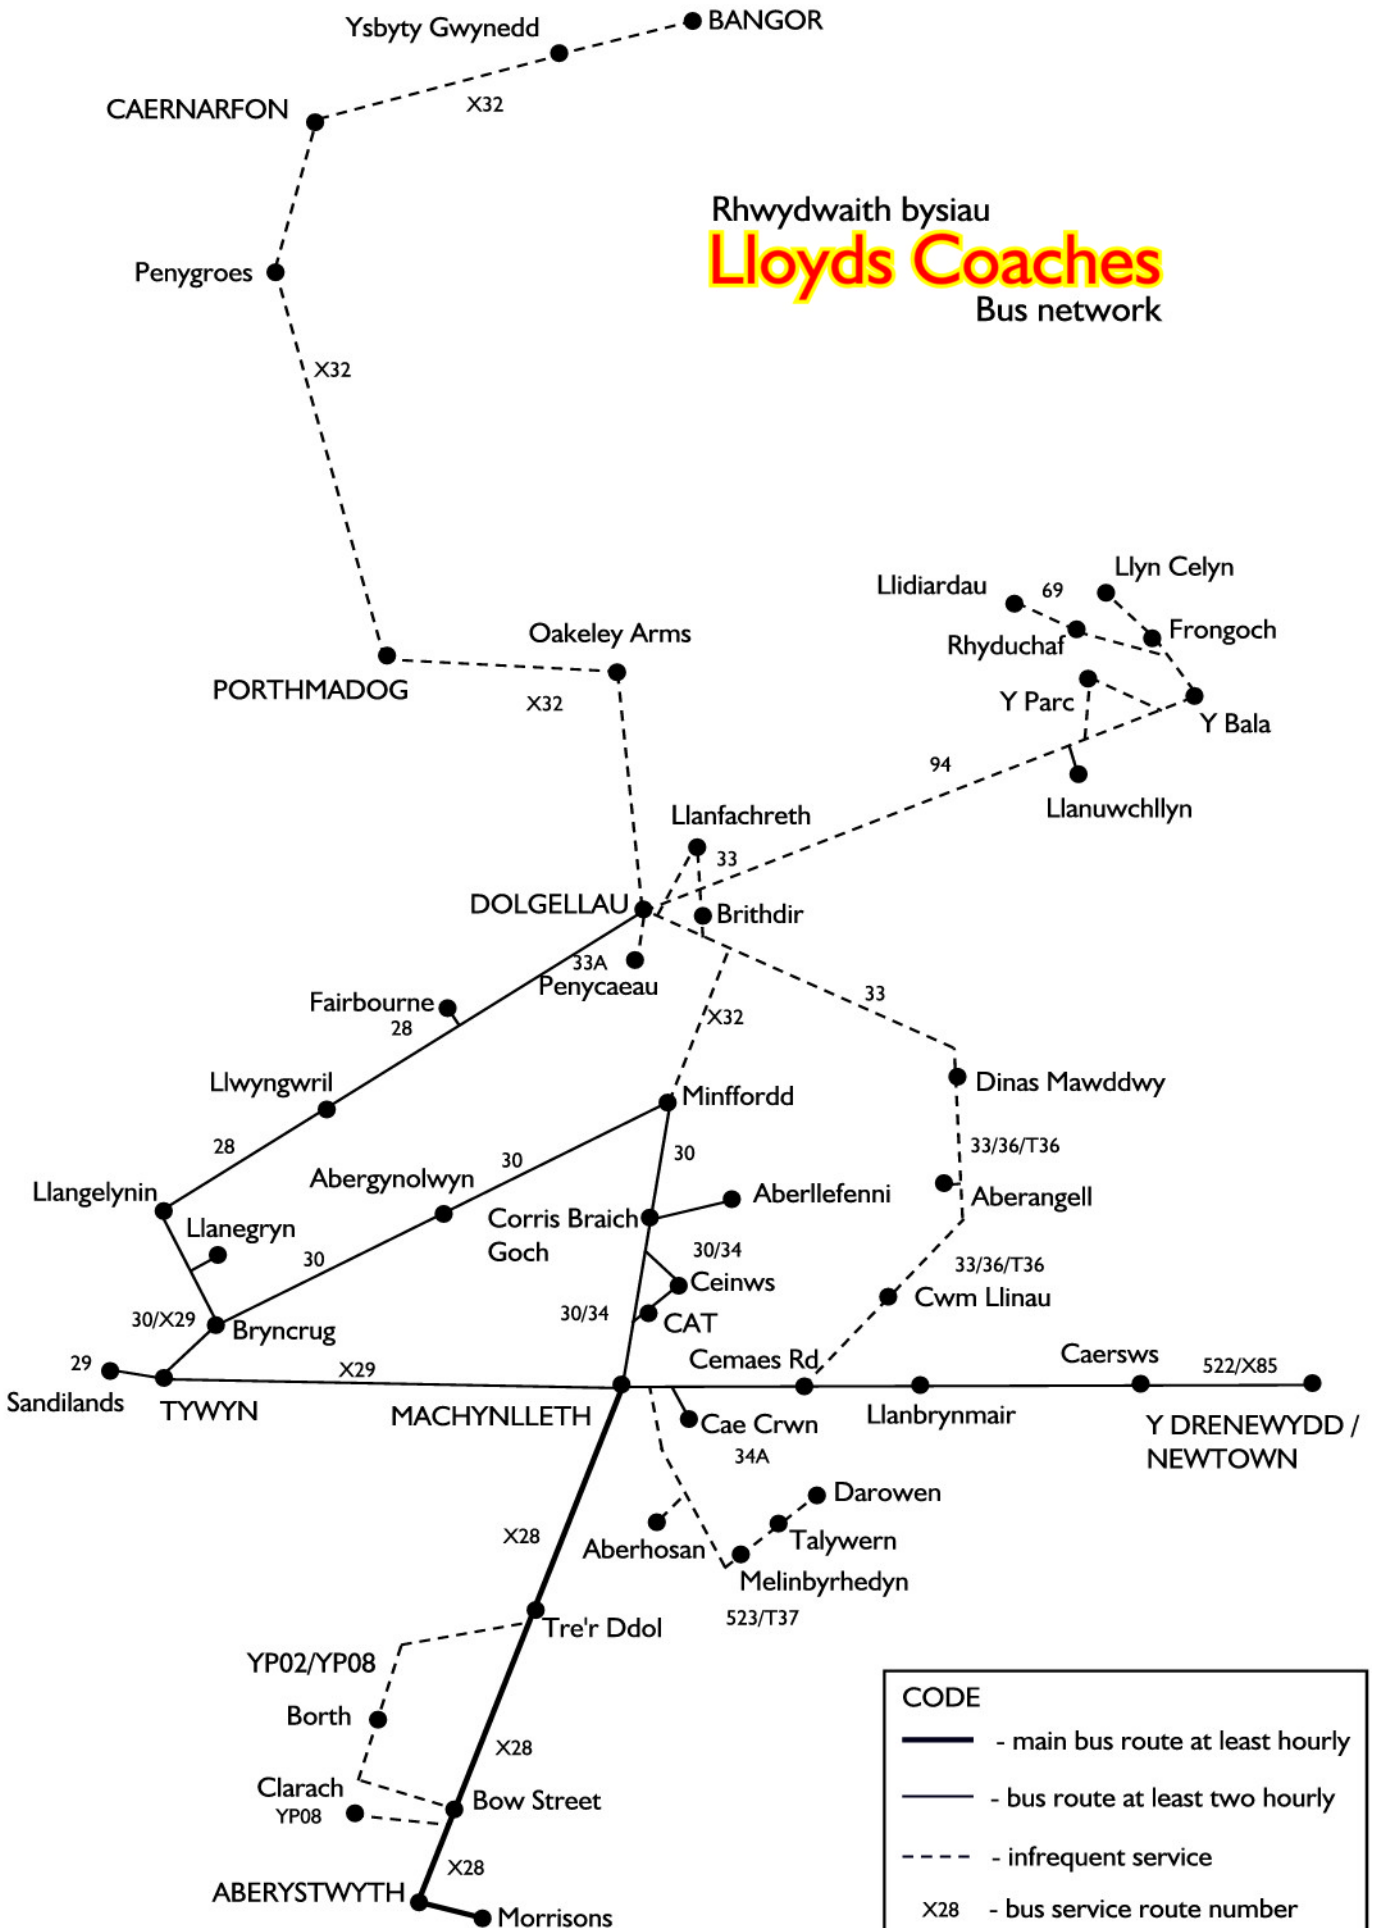

Rhwydwaith bysiau
Lloyds Coaches
 Bus network

o/from 30/10/11
 ~/from 30/10/11

CODE	
	- main bus route at least hourly
	- bus route at least two hourly
	- infrequent service
X28	- bus service route number