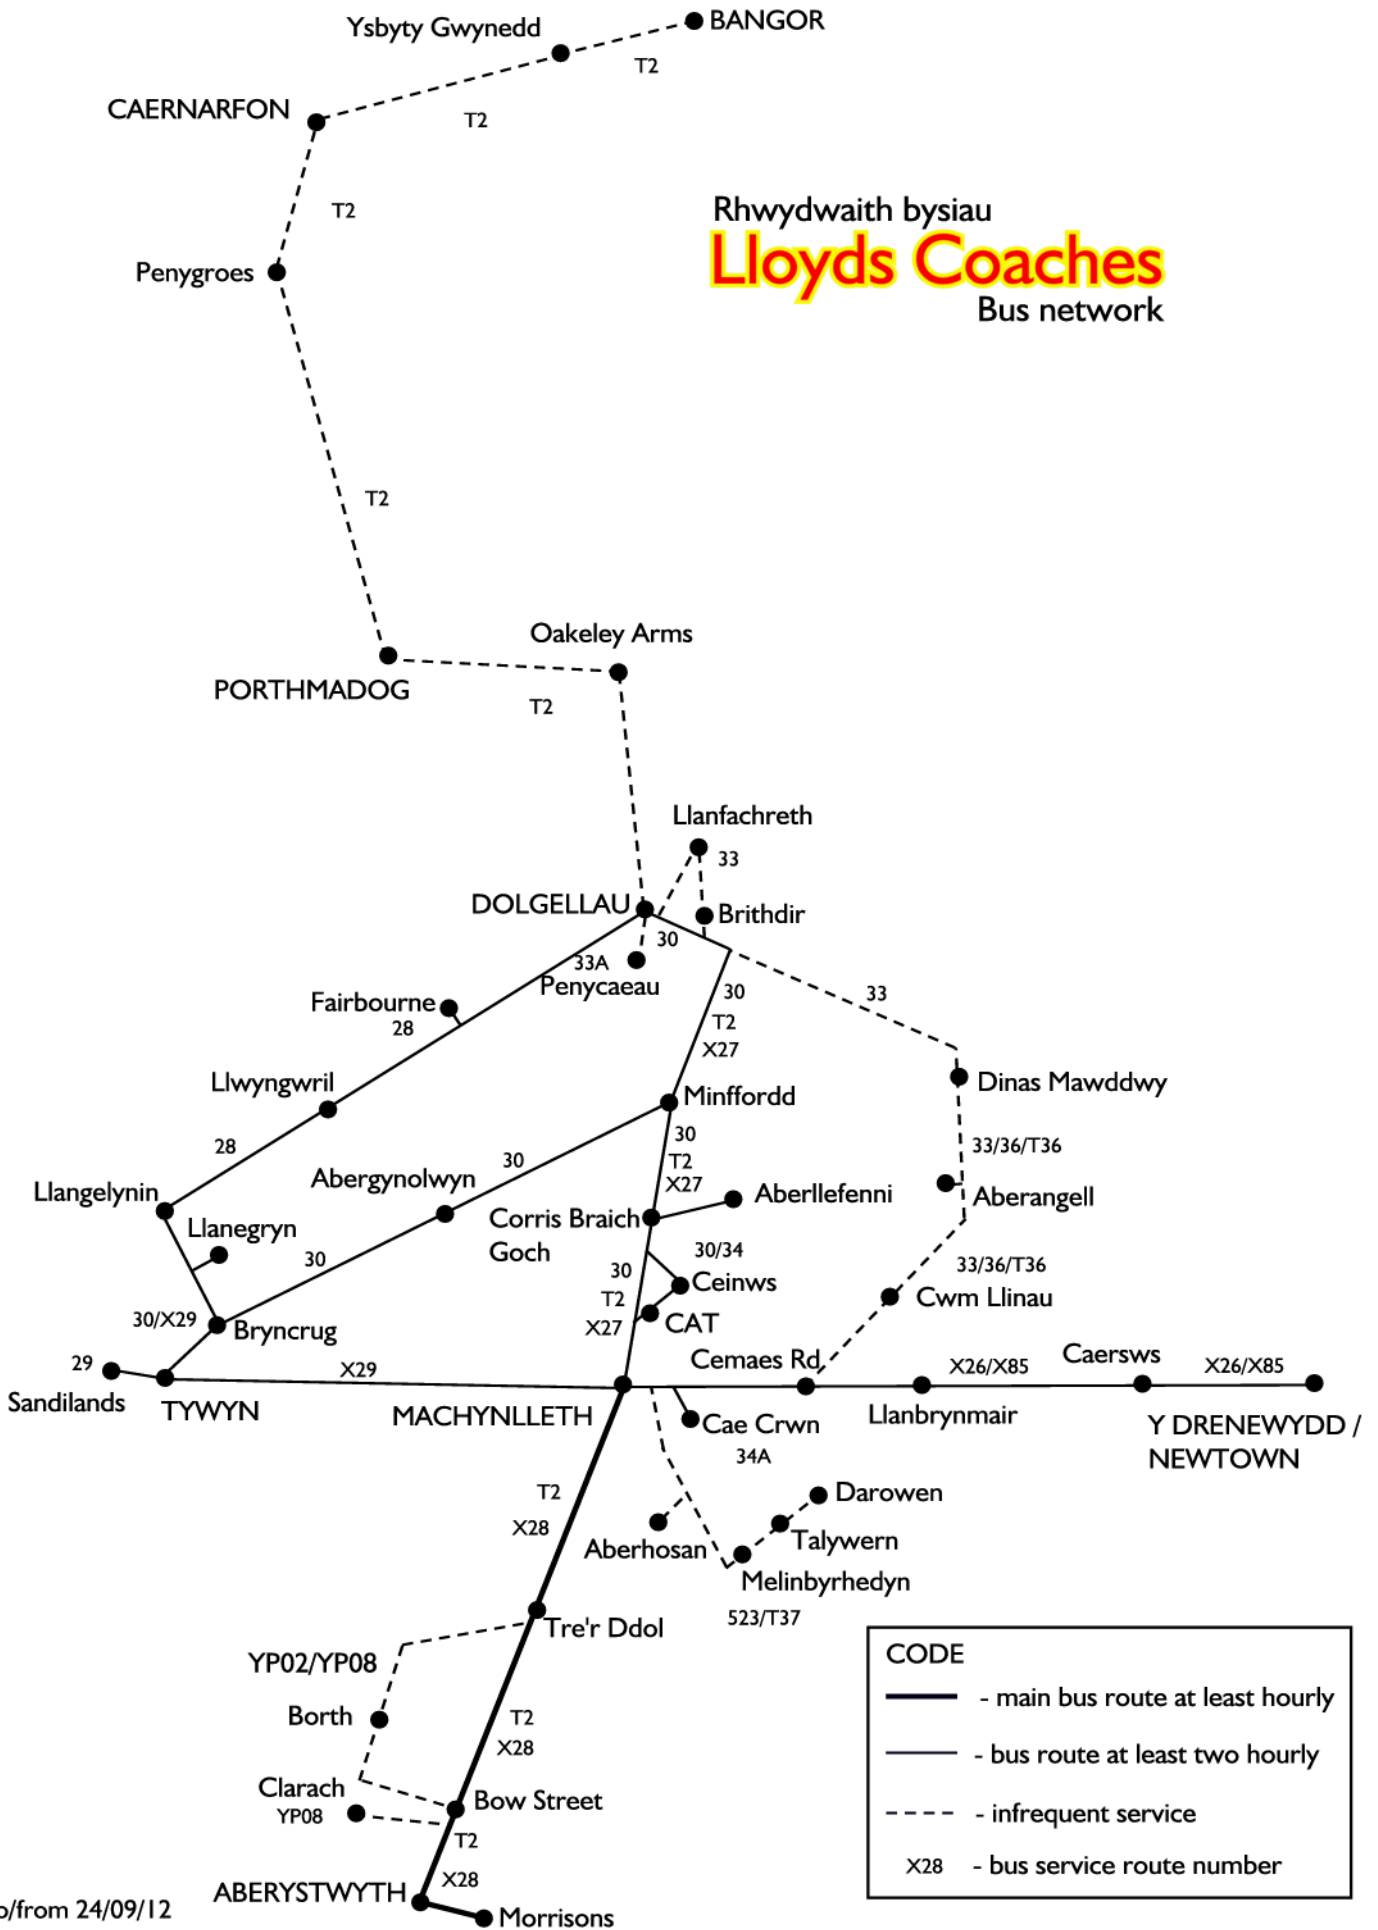

Rhwydwaith bysiau
Lloyds Coaches
 Bus network

CODE	
	- main bus route at least hourly
	- bus route at least two hourly
	- infrequent service
X28	- bus service route number

o/from 24/09/12